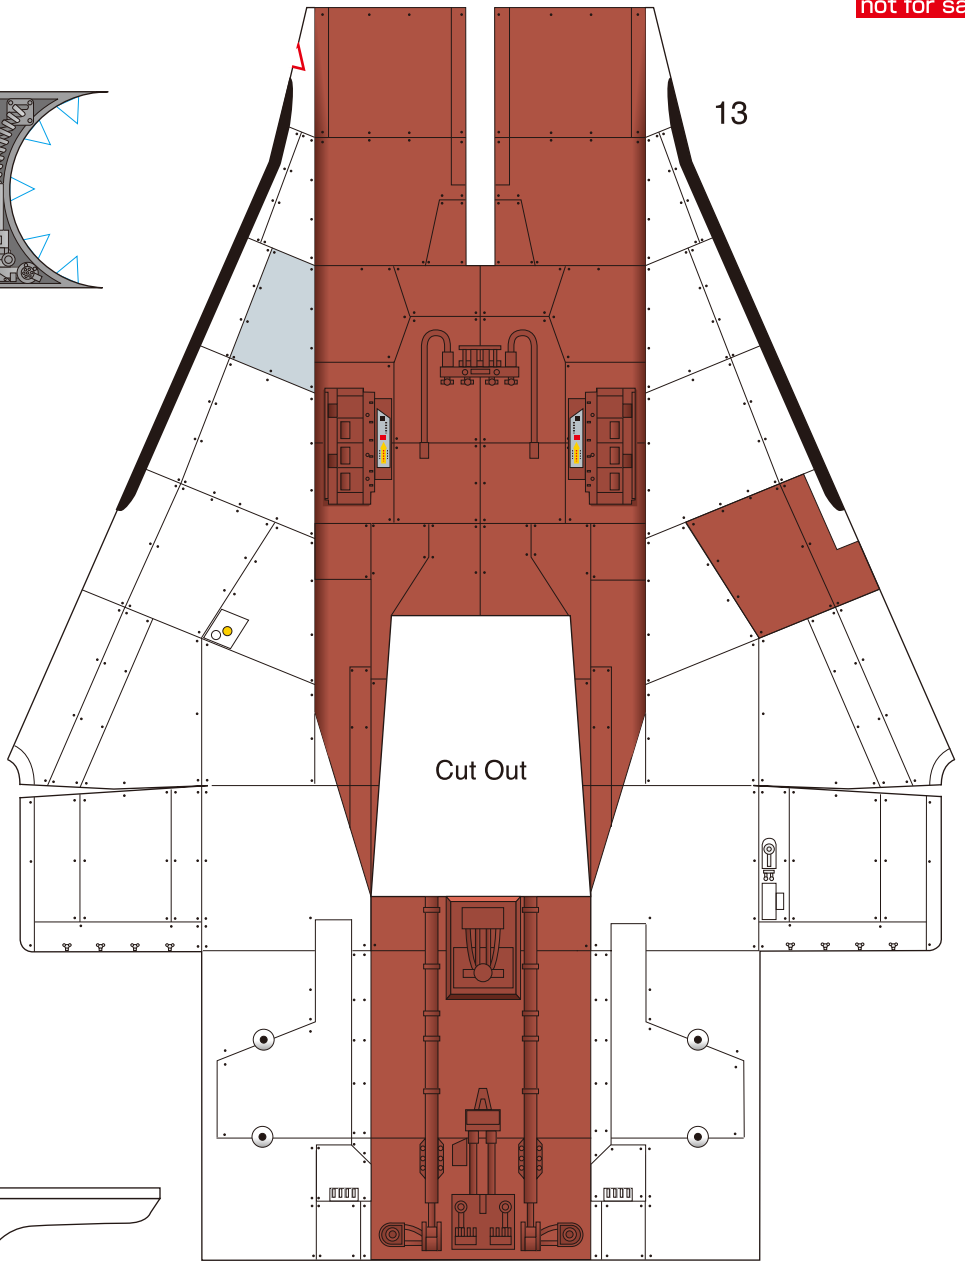

RZ-1 A-wing interceptor

2

PRECISE PAPERCRAFT
<http://www.7a.biglobe.ne.jp/~sf-papercraft/>

SF Paper Craft Gallery
Original Design By Shunichi Makino

1/48 Scale

not for sale

10

11

12

13

Cut Out

14

right

16

17

18

19

15

20

21

22

23