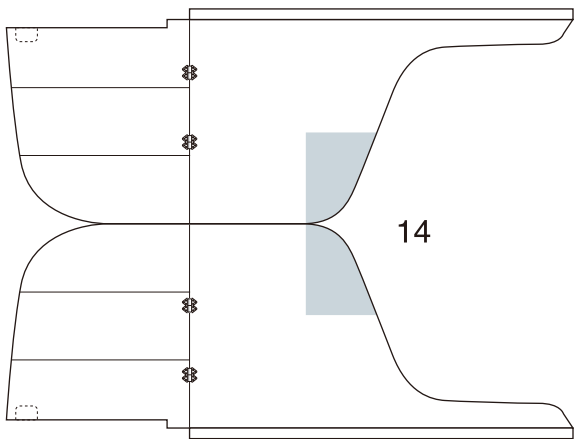

RZ-1 A-wing interceptor

2

PRECISE PAPERCRAFT
<http://www.7a.biglobe.ne.jp/~sf-papercraft/>

SF Paper Craft Gallery
Original Design By Shunichi Makino

1/48 Scale

not for sale

10

11

12

13

Cut Out

14

right

16

17

18

19

15

20

21

22

23