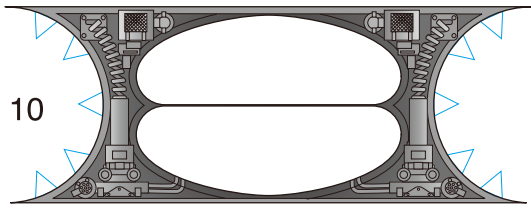

RZ-1 A-wing interceptor

2

PRECISE PAPERCRAFT
<http://www.7a.biglobe.ne.jp/~sf-papercraft/>

SF Paper Craft Gallery
Original Design By Shunichi Makino

1/48 Scale

not for sale

10

11

12

13

Cut Out

14

right

16

17

18