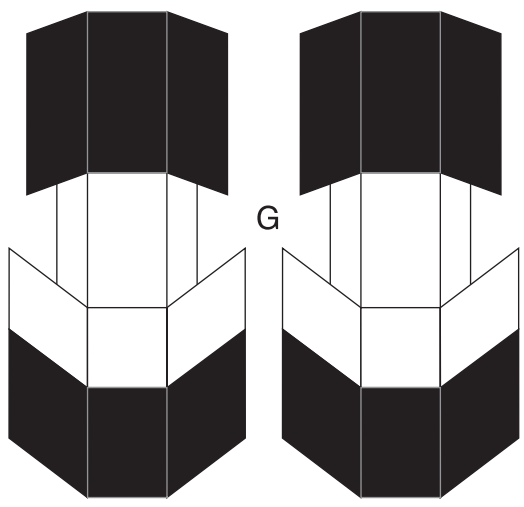

# VF-1S GERWALK for MACROSS

S

G

J