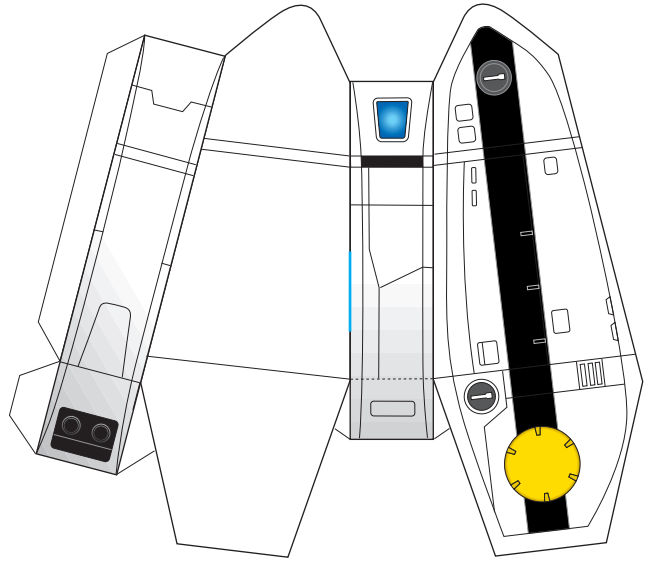

# VF-1S GERWALK for MACROSS

S

G

J