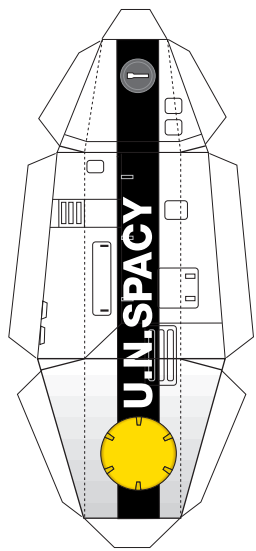

# VF-1S GERWALK for MACROSS

S

G

J