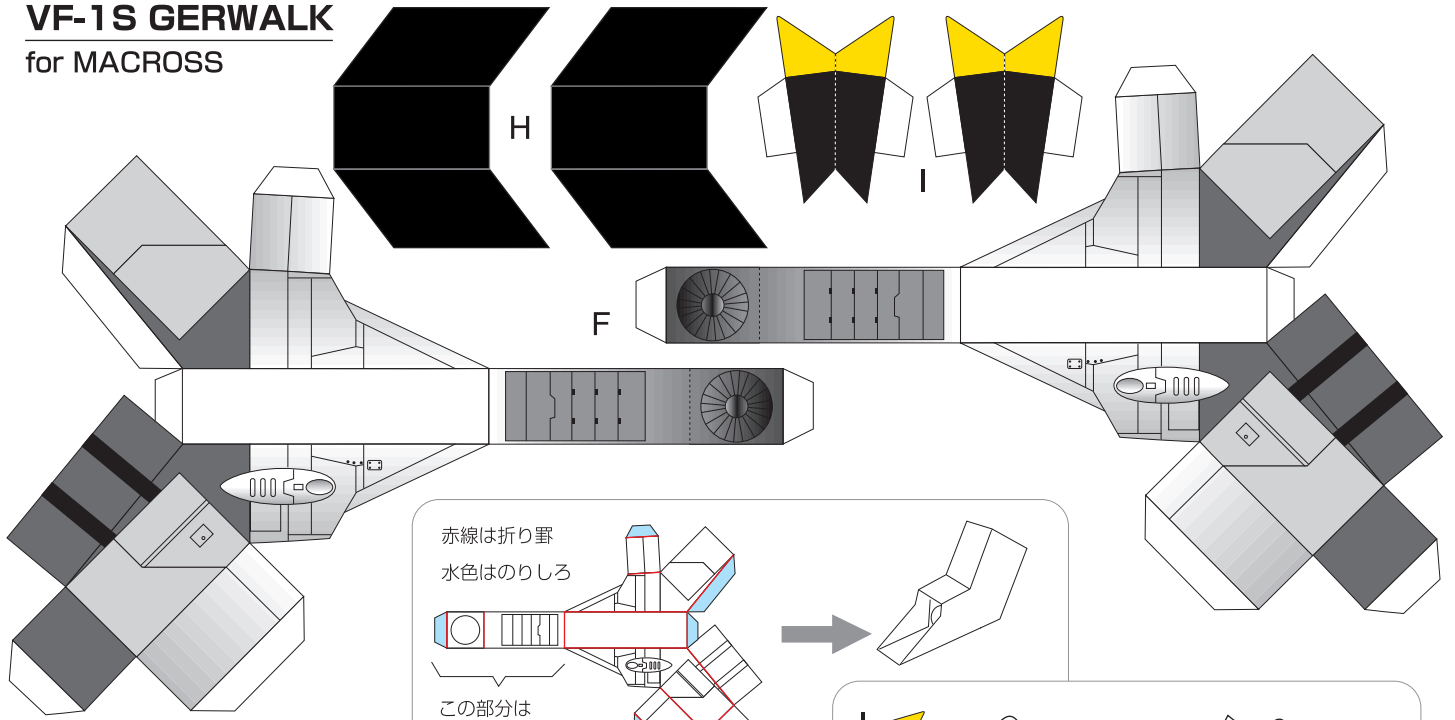

# VF-1S GERWALK for MACROSS

S

G

J