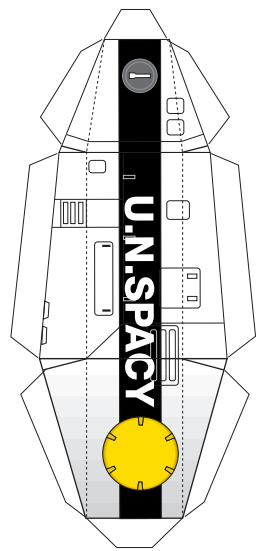

# VF-1S GERWALK for MACROSS

S

G

J